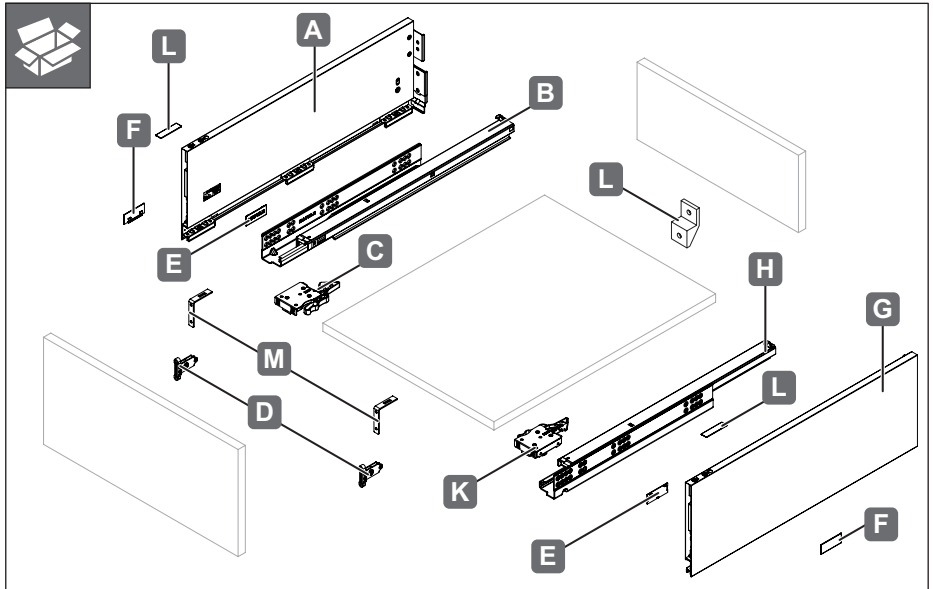

Matrix Box Slim A H175

552.23.45x
552.23.55x
552.23.75x

552.23.46x
552.23.56x
552.23.76x

732.25.038

HDE 11.03.2022

* for 19mm Matrix Runner UM A Version

* for 19mm Matrix Runner UM A Version

732.25.038