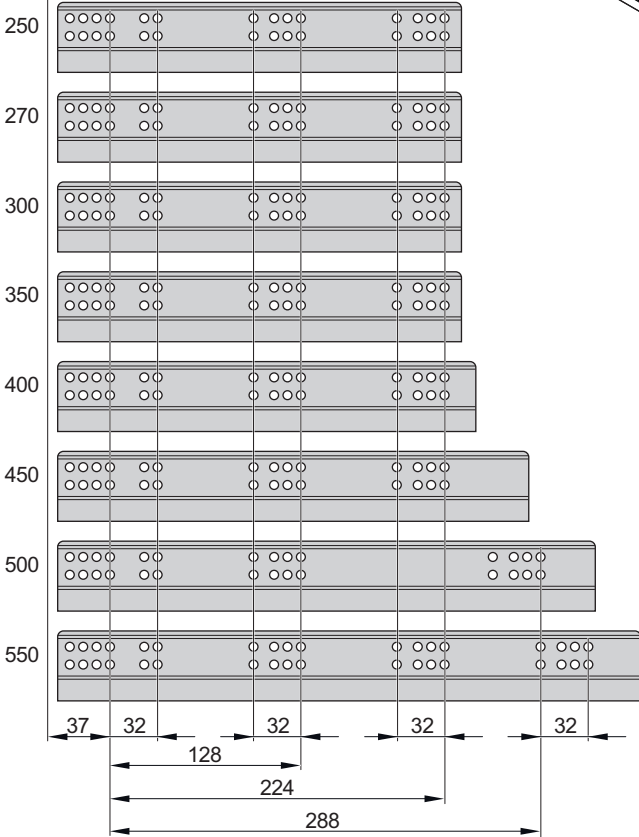

1

NL

732.25.038

HDE 11.03.2022