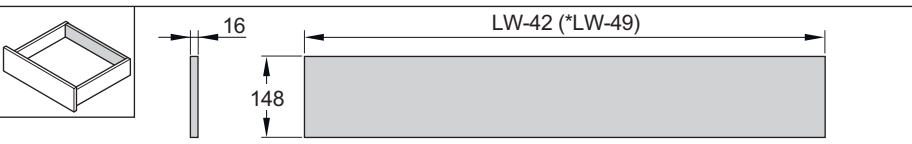

Matrix Box Slim A H175

552.23.45x
552.23.55x
552.23.75x

552.23.46x
552.23.56x
552.23.76x

732.25.038

HDE 11.03.2022

* for 19mm Matrix Runner UM A Version

* for 19mm Matrix Runner UM A Version

732.25.038