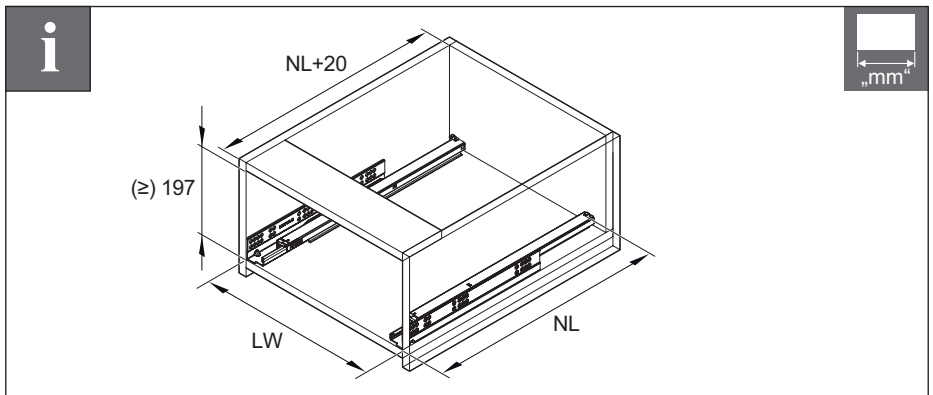

Matrix Box Slim A H175

552.23.45x
552.23.55x
552.23.75x

552.23.46x
552.23.56x
552.23.76x

732.25.038

HDE 11.03.2022

* for 19mm Matrix Runner UM A Version

* for 19mm Matrix Runner UM A Version

732.25.038