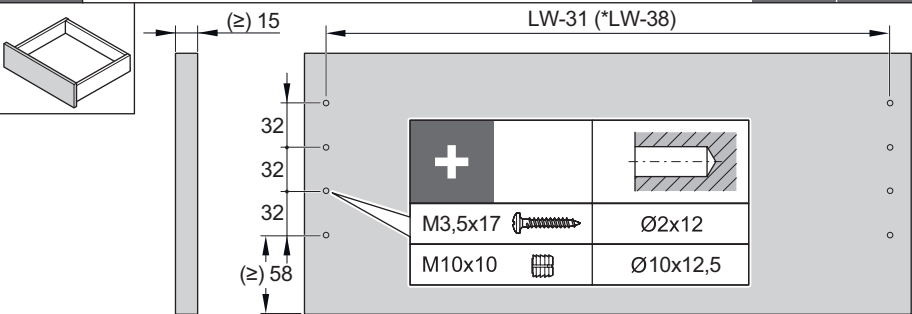

Matrix Box Slim A H175

552.23.45x
552.23.55x
552.23.75x

552.23.46x
552.23.56x
552.23.76x

732.25.038

HDE 11.03.2022

* for 19mm Matrix Runner UM A Version

* for 19mm Matrix Runner UM A Version

732.25.038