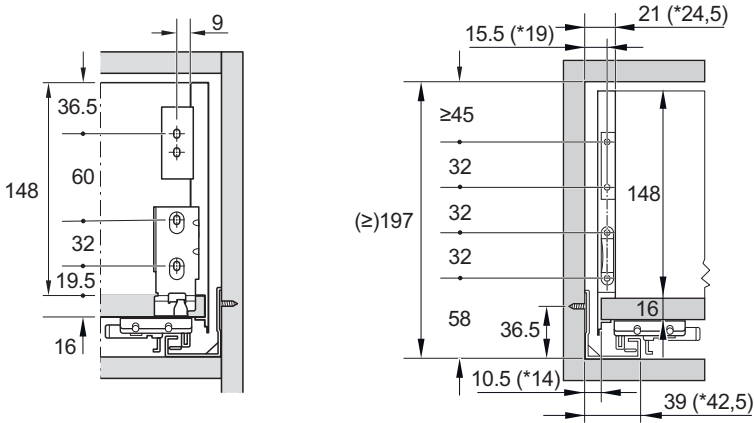

Matrix Box Slim A H175

552.23.45x
552.23.55x
552.23.75x

552.23.46x
552.23.56x
552.23.76x

732.25.038

HDE 11.03.2022

* for 19mm Matrix Runner UM A Version

* for 19mm Matrix Runner UM A Version

732.25.038