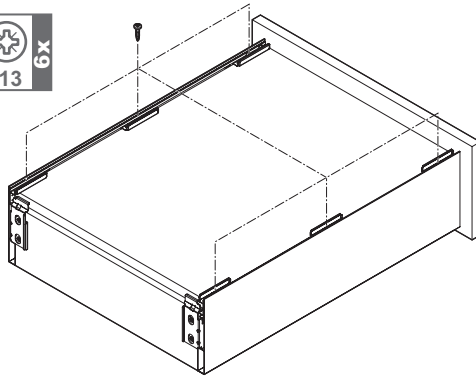

3

PZ2

1

i

2

3

732.25.038

HDE 11.03.2022