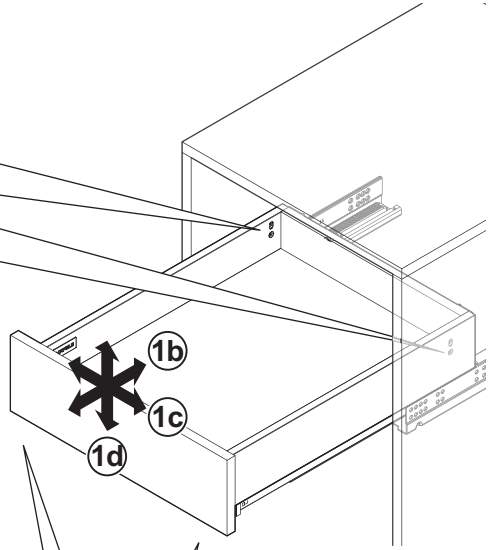

PZ2

732.25.038

HDE 11.03.2022