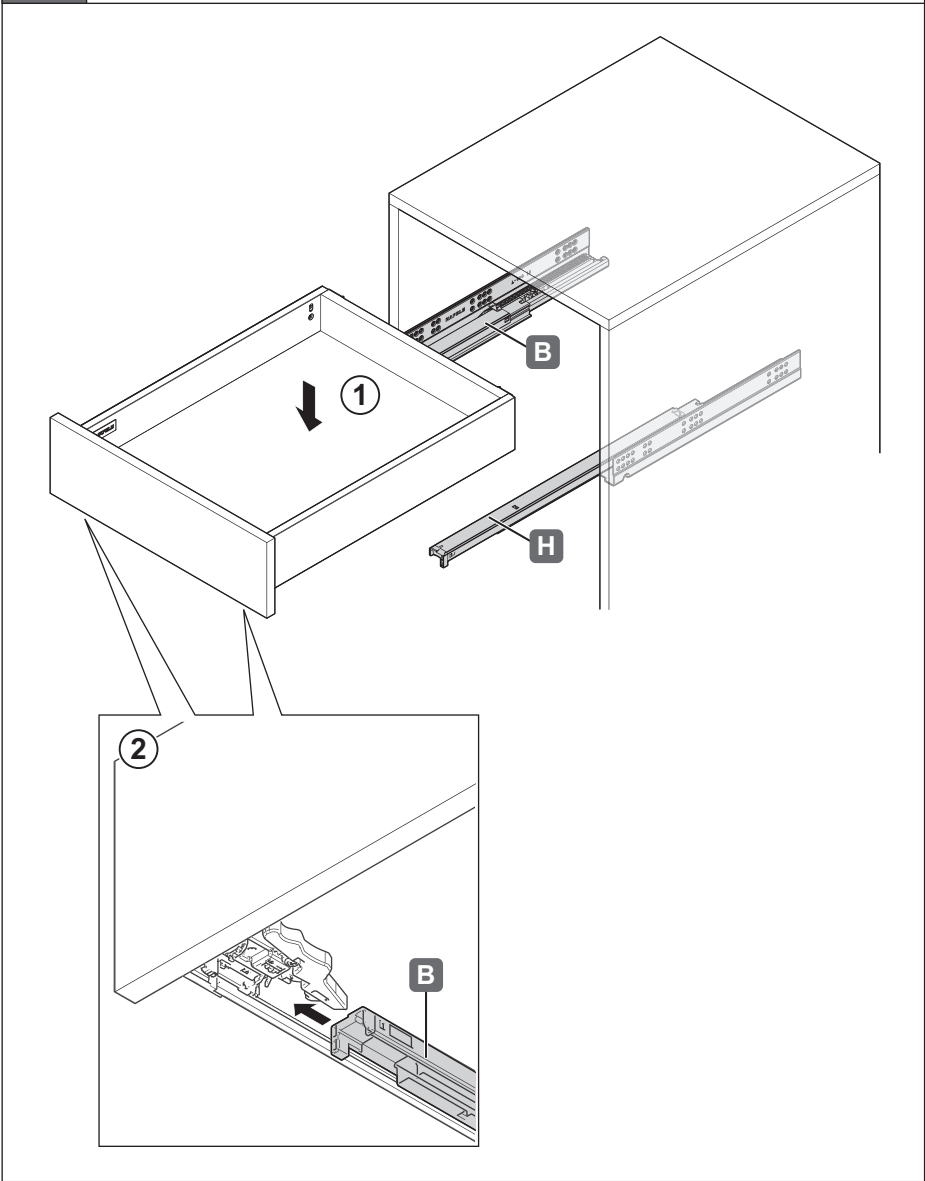

4

732.25.038

HDE 11.03.2022