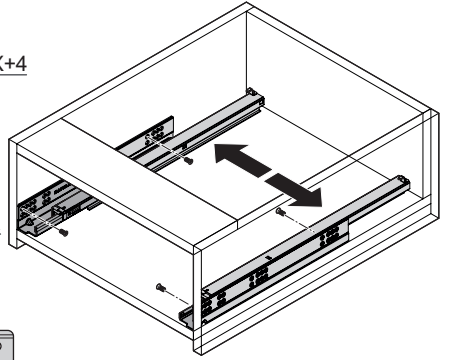

1

NL

732.25.038

HDE 11.03.2022