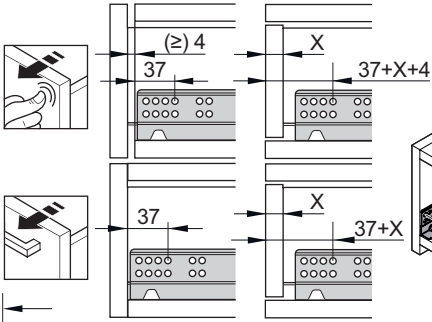

1

NL

732.25.038

HDE 11.03.2022